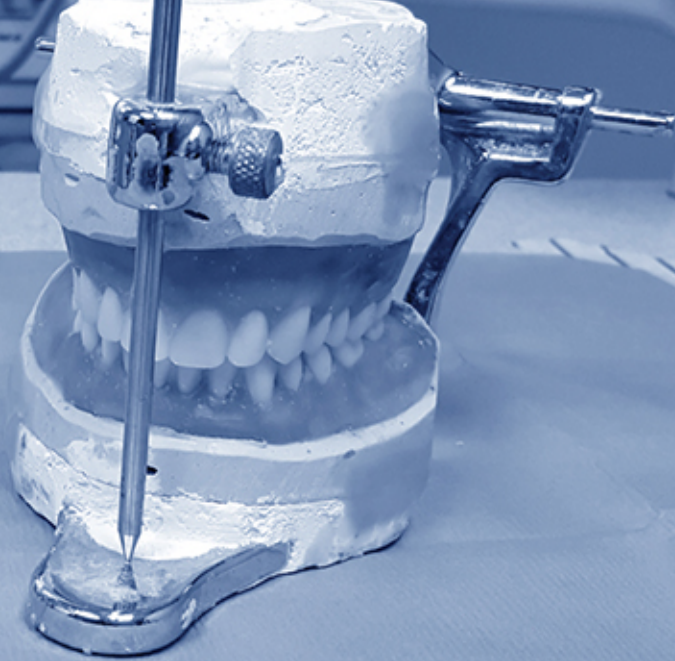

## BASE PLATE WAX

#### Base Plate Wax

Garreco Medium Soft Base Plate Wax is a dependable wax that boils out clean, is competitively priced, and polishes to a high shine.

**Sizes:** 76mm x 152mm x .060 thick, available in 1lb or 5lb